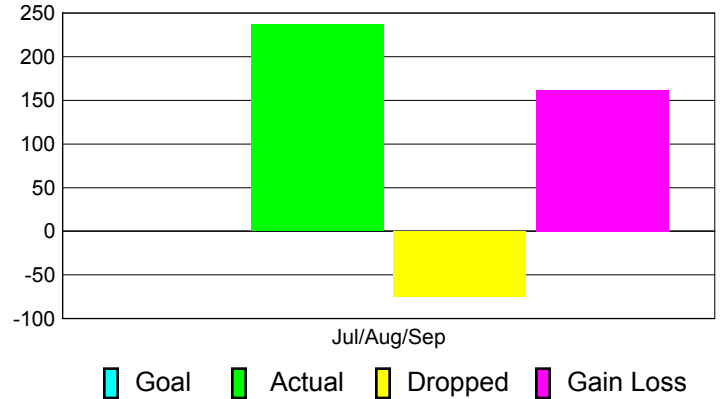

Membership Results 2012-2013

Goal, New, Dropped, Gain/Loss

Comparison of Membership Gain/Loss

Current Year Compared to the Previous Year