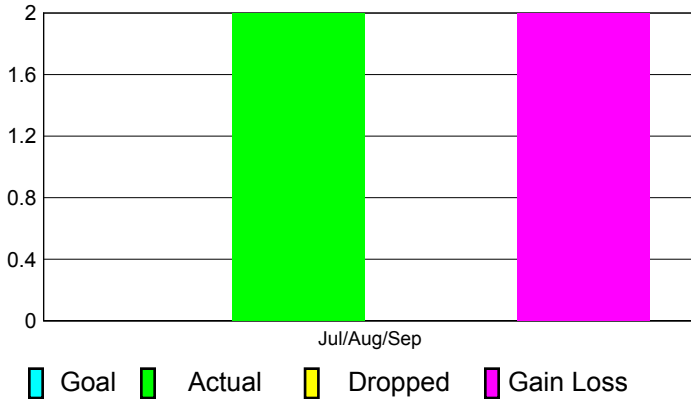

2012-2013 GMT Reports for District (or Undistricted) **District 324B5**

GMT: **M NAGARAJAN**

Location: **INDIA**

GMT CA: **6**

CLUBS

**Club Results
2012-2013**

**Clubs
2011-2012**

Month	New Club Goal	Actual New Clubs	Actual Dropped Clubs	Gain/Loss of Clubs	Gain/Loss of Clubs
Jul/Aug/Sep		2	0	2	1
Totals		2	0	2	1

Club Results 2012-2013

Goal, New, Dropped, Gain/Loss

Comparison of Club Gain/Loss

Current Year Compared to the Previous Year

YTD Status Quo Clubs 2012-2013

Status Quo Clubs Compared to Status Quo Members

MEMBERSHIP