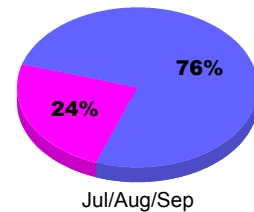

**Membership Results
2012-2013**

**Membership
2011-2012**

Month	Net Memb Goal	Actual New Memb	Actual Dropped Memb	Gain/Loss of Memb	Gain/Loss of Memb
Jul/Aug/Sep		237	-75	162	24
Totals		237	-75	162	24

Membership Results 2012-2013

Goal, New, Dropped, Gain/Loss

Comparison of Membership Gain/Loss

Current Year Compared to the Previous Year

Gender Comparison 2012-2013

Jul/Aug/Sep

Male Female