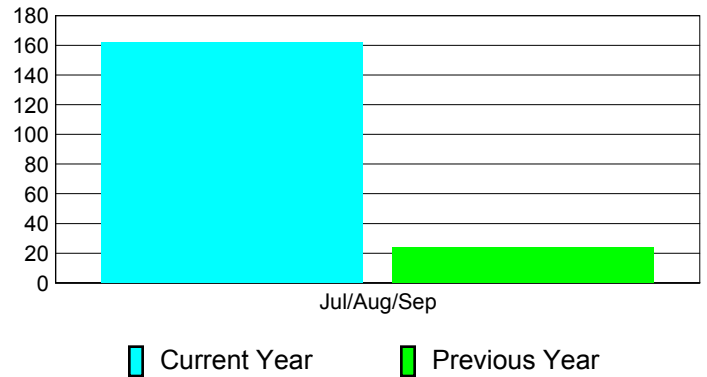

**Membership Results
2012-2013**

**Membership
2011-2012**

Month	Net Memb Goal	Actual New Memb	Actual Dropped Memb	Gain/Loss of Memb	Gain/Loss of Memb
Jul/Aug/Sep		237	-75	162	24
Totals		237	-75	162	24

Membership Results 2012-2013

Goal, New, Dropped, Gain/Loss

Comparison of Membership Gain/Loss

Current Year Compared to the Previous Year

Gender Comparison 2012-2013

Jul/Aug/Sep

Male Female